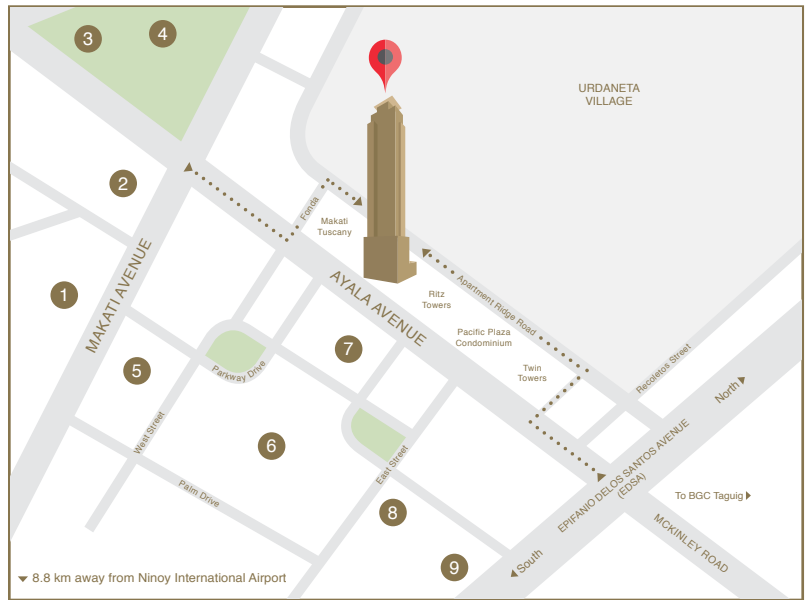

## EDGE

The sky garden lounge is the ideal setting for casual nights out. Edge serves conversation pieces in the form of creatively crafted cocktails and contemporary mixology, coupled with a stunning view of the Makati cityscape.

SHAKESPEARE & CERVANTES - ROUND TABLES

◀▲ Shakespeare & Cervantes - Long Tables  
▼ Shakespeare & Cervantes - Classroom

- 1 Greenbelt Mall
- 2 Ayala Museum
- 3 Philippine Stock Exchange
- 4 Ayala Triangle Gardens
- 5 The Landmark Department Store
- 6 Glorietta Shopping Malls
- 7 Rustan's Department Store
- 8 SM Department Store
- 9 MRT Ayala Station